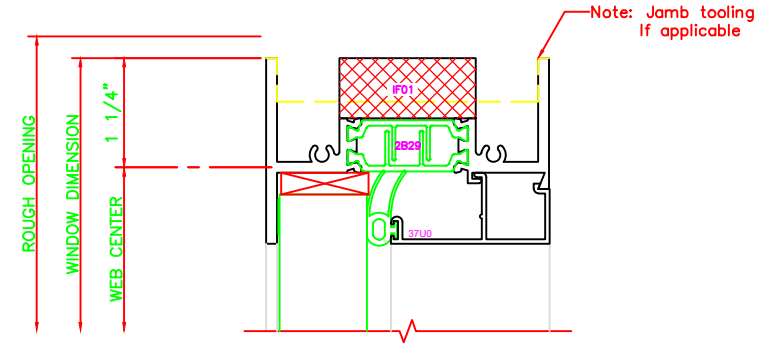

403	JAMB
	325
	PROJECT OUT \ FIXED

100	HEAD
	325
	FIXED

521	MEETING RAIL
	325
	FIXED \ PROJECT OUT
	CAM LOCK

421	JAMB
	325
	PROJECT OUT \ FIXED
	4-BAR ARMS

220	SILL
	325
	PROJECT OUT
	4-BAR ARMS